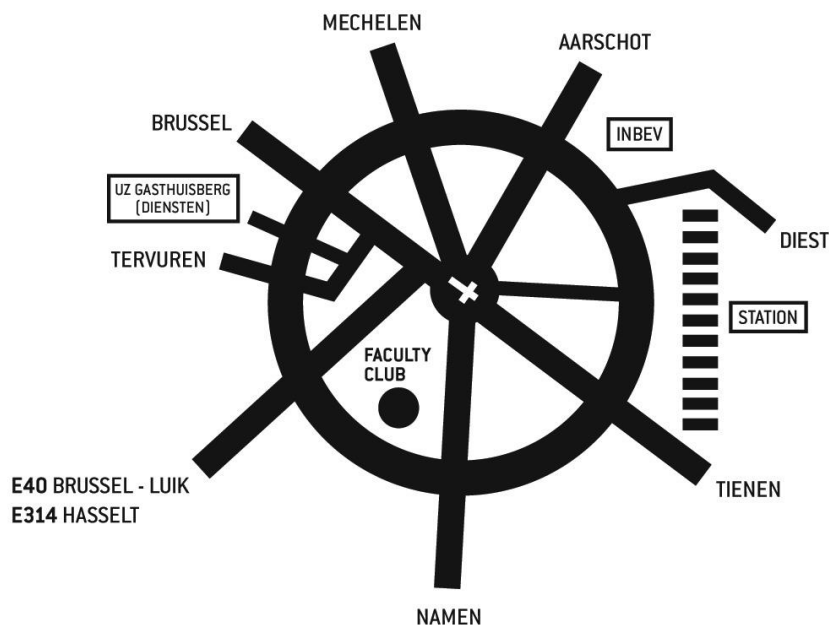

Faculty Club

Key map and itinerary

E40 Brussels>Liège or E314 – exit Leuven – keep following Leuven – keep right at the end of the exit (after several traffic lights) and at the beginning of the ring road around Leuven (viaduct) – make a U-turn to the left on the ring road at the second traffic lights (Park Poort) – turn right after 1 km
GPS: Tervursevest 70

By public transport: Bus numbers 2 or 600 (ringbus) from the Leuven railwaystation. Busstop bus N° 2 : “Naamse Poort” – Busstop bus N° 600 : ‘University Sports centre’.

See above map

For more information about the busses : www.delijn.be

From the airport: Train Airport - Leuven-Luik: stop Leuven. Then take bus nrs. 2 or 600 (see above map)