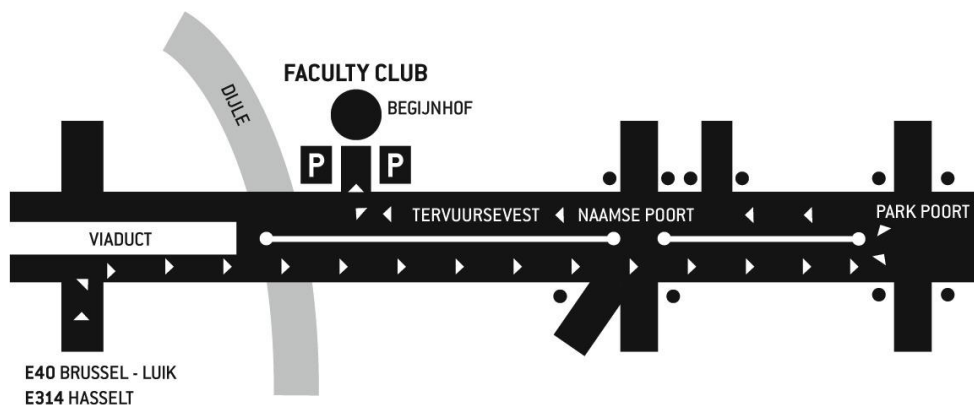

Faculty Club

Key map and itinerary

E40 Brussels>Liège or E314 – exit Leuven – keep following Leuven – keep right at the end of the exit (after several traffic lights) and at the beginning of the ring road around Leuven (viaduct) – make a U-turn to the left on the ring road at the second traffic lights (Park Poort) – turn right after 1 km
GPS: Tervursevest 70

By public transport: Bus numbers 2 or 600 (ringbus) from the Leuven railwaystation. Busstop bus N° 2 : “Naamse Poort” – Busstop bus N° 600 : ‘University Sports centre’.

See above map

For more information about the busses : www.delijn.be

From the airport: Train Airport - Leuven-Luik: stop Leuven. Then take bus nrs. 2 or 600 (see above map)